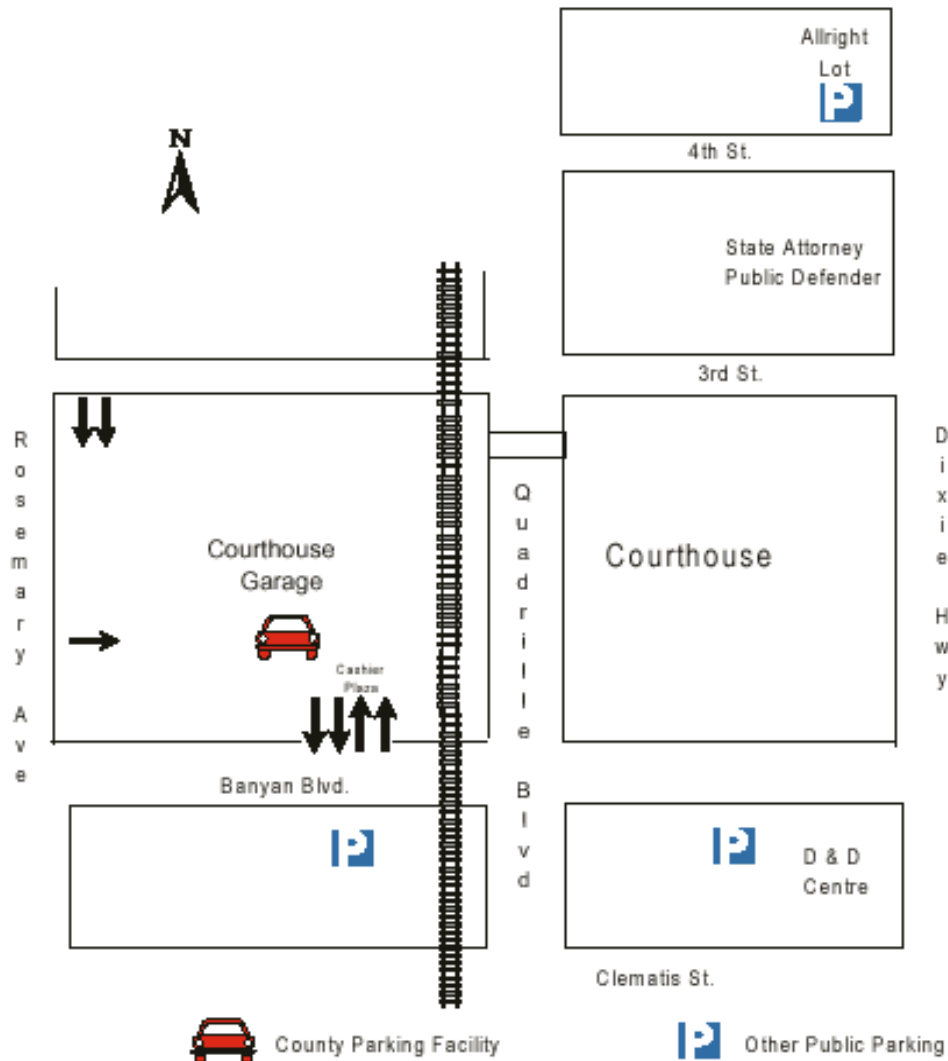

# Judicial Center Parking Facility Entrances and Exits

Parking is available for Courthouse visitors in the Courthouse Garage just west of the Courthouse or at various other public parking locations nearby. Parking fees at the Courthouse Garage are \$.75 per 1/2 hour, with an \$8.00 maximum. Parking is provided for jurors on the teal or orange levels of the garage. There is a pedestrian bridge from the orange level (roof) of the garage across the railroad tracks.

Unless you need to be at the Courthouse at a specific time, it is best to come in the afternoon or on Friday. These are the best times for parking availability.